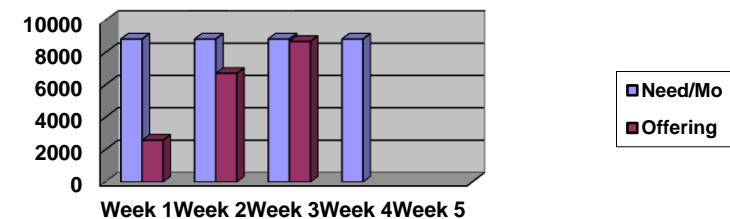

To serve you this morning:

Greeters: Sharon Quinn & Nestor & Evangeline Marcos
Lead Deacon: Tim Lawrence

WELCOME TO OUR GUESTS

We praise God for leading you to come today. Welcome to the fellowship of God's family here in Chula Vista. May your heart be filled with His Love as you worship with us. Please let us know how we can pray for you by filling out a card from the pew rack.

THE CHURCH AT STUDY

9:15 a.m.

Song Service	Gene Berry/Drusilla Gaines
Welcome	Eric Hillis
Scripture & Prayer	
Mission Emphasis	Cindy Montalban

Adult Bible Study ***"Salvation: The Only Solution"***

Pastor's Class in the Sanctuary – ***Revelation***

Fellowship Hall Classes:

Junior, Young Adults, Spanish I – Enter South Stairway

Adult Lesson Classes & Spanish II - Gym

Youth & Children's Sabbath Schools – Enter North Stairway

Guests: you are urged to join the Pastor's class in the Sanctuary, but welcome to attend the class of your choice.

Church Budget October 2012

CHURCH BUDGET REPORT 2012

Weekly Budget	$ 2,042	Received last week	$ 1,976
Year to date Budget	85,644	Received year to date	83,704

Sunset Today: 6:03 p.m.

Sunset Next Friday: 5:57 p.m.