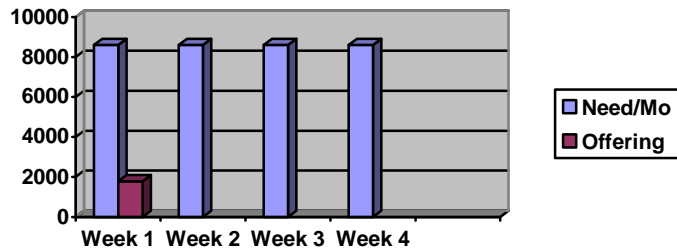

TO SERVE YOU IN MINISTRY

cvsda@sbcglobal.net	Fax 619 422-7593	www.chulavistasda.org
Drusilla Gaines, Secretary	Mon-Thurs 9 AM-12 Noon	619 422-0405
Bradley Williams, Pastor	roybrad2@juno.com	619-216-4812
		cell 619-616-0657
Will Penick, Young Adult Min. Asst.	will.penick@gmail.com	cell 619-746-3745
Don Them, Head Elder	dthem@sbcglobal.net	619 470-3264
Bobbi Them, Head Deaconess	bobbithem@gmail.com	619 470-3264
Kenny Hill, Head Deacon	kenny@chulavistasda.org	619-479-0840

ANNOUNCEMENTS

THE FLORAL ARRANGEMENT in the sanctuary today is a love offering to God from Vern & Ann Anderson in celebration of their 50th anniversary!

WORSHIP SERVICE CONCERT and captivating personal story of Jaime Jorge, violin virtuoso, will be April 24, 2010, during our 10:50 a.m. service. Invite your friends to this free concert.

PATHFINDER RIVER TRIP Let's keep Elder Williams and our Pathfinders and their leaders in our prayers as they spend the Sabbath together at the annual river trip.

RUMMAGE SALE at Paradise Valley Community Center, 2727 E 7th St., National City, Sunday, April 11, noon to 5 p.m., Mon.-Tues., 8 a.m.-3 p.m.

REMEMBER to bring your recyclables each week. To date $2,528.84 has been raised for evangelism.

Church Budget April 2010

CHURCH BUDGET REPORT 2010

Weekly Budget	$ 1,984	Received last week	$ 1,778
Year to date Budget	$ 27,776	Received year to date	$ 26,408